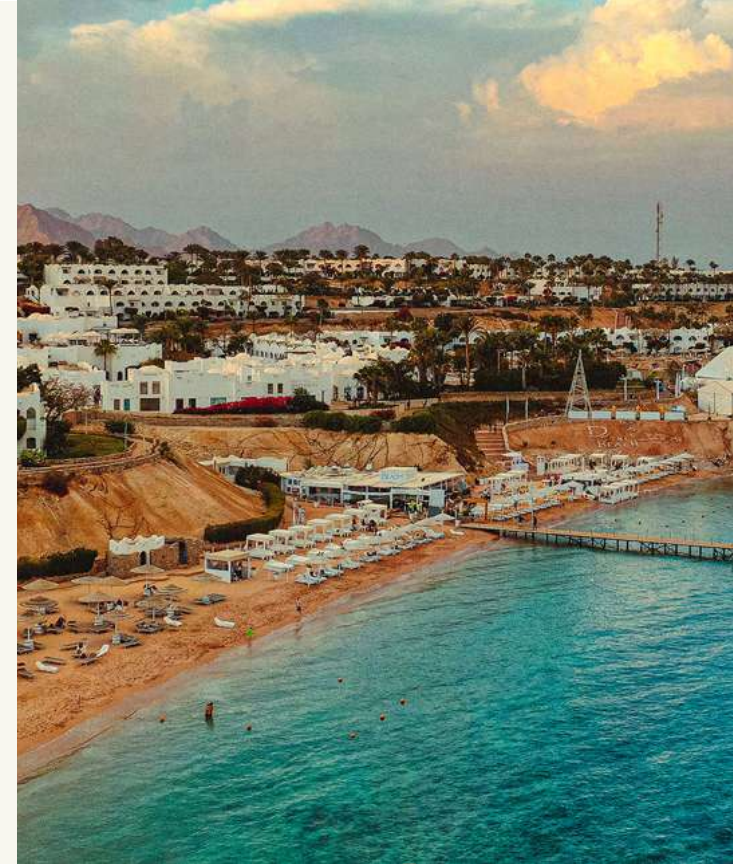

1

LOCATION & DISTANCE

“

By choosing Domina Coral bay, you will book an experience of vacation parallel with the finest Italian hospitality. An attentive service, warm hospitality, and the extraordinary moments that only such a versatile resort can offer.

DOMINA
CORAL BAY RED SEA
RESORT | DIVING | SPA | CASINO
Sharm El Sheikh

INTERNATIONAL AWARDS WINNING 5 STARS RESORT